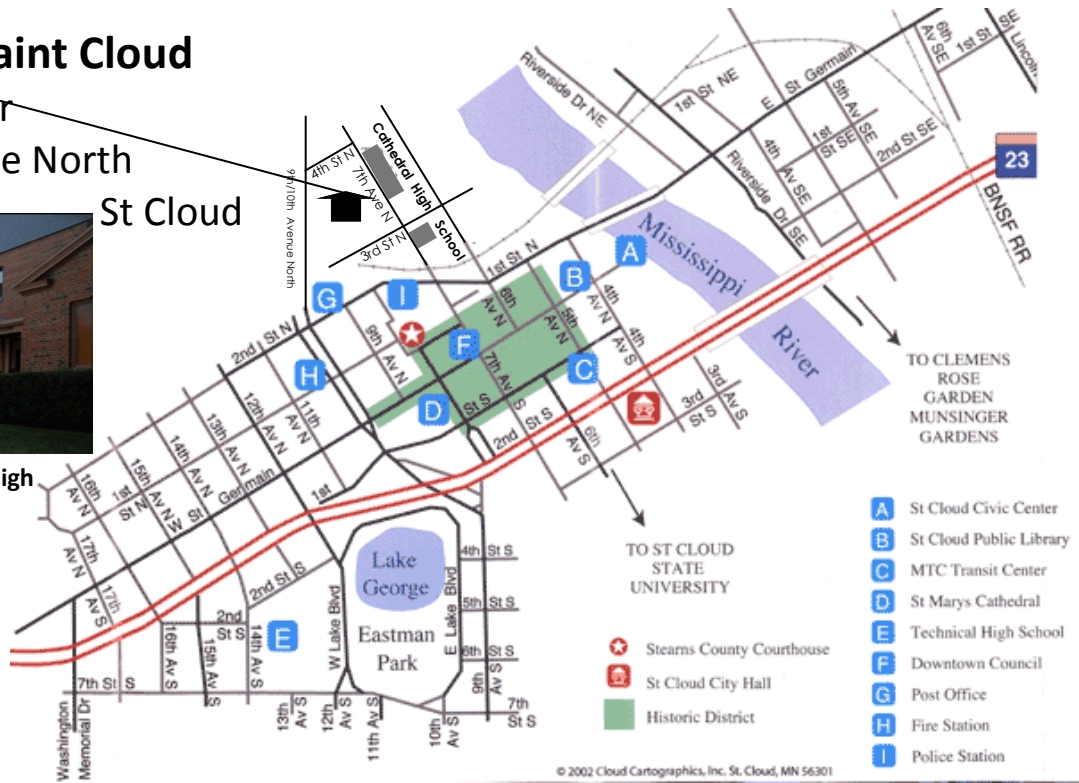

Diocese of Saint Cloud

Pastoral Center
305 7th Avenue North

west of Cathedral High

St Cloud

from the northwest (I-94)

Take I-94 SE toward St. Cloud.
Take CR-75 EXIT 158, on the left.
This becomes W Division St / MN-23 E.
Continue east.
Turn left at 7th Avenue South.
Turn left into parking lot off 4th Street North. End at Pastoral Center, 305 7th Avenue North.

from the southwest (MN-23)

Take MN-23 NE toward St. Cloud.
Turn left onto MN-15 N / MN-23 E.
Turn right onto W Division St / MN-23 E. Continue east.
Turn left at 7th Avenue South.
Turn left into parking lot off 4th Street North. End at Pastoral Center,

from the southeast (I-94)

Take I-94 NW toward St. Cloud.
Merge onto CR-75 via exit 171.
Turn right onto 22nd Street South.
Turn left onto Clearwater Rd (this road becomes 9th Avenue South).
Turn right onto 4th Street North.
End at Pastoral Center, 305 7th Avenue North.

from the southeast (US-10)

Take US-10 NW toward St. Cloud.
Merge onto MN-23 W.
Turn right at 7th Avenue South
Turn left into parking lot off 4th Street North. End at Pastoral Center, 305 7th Avenue North.